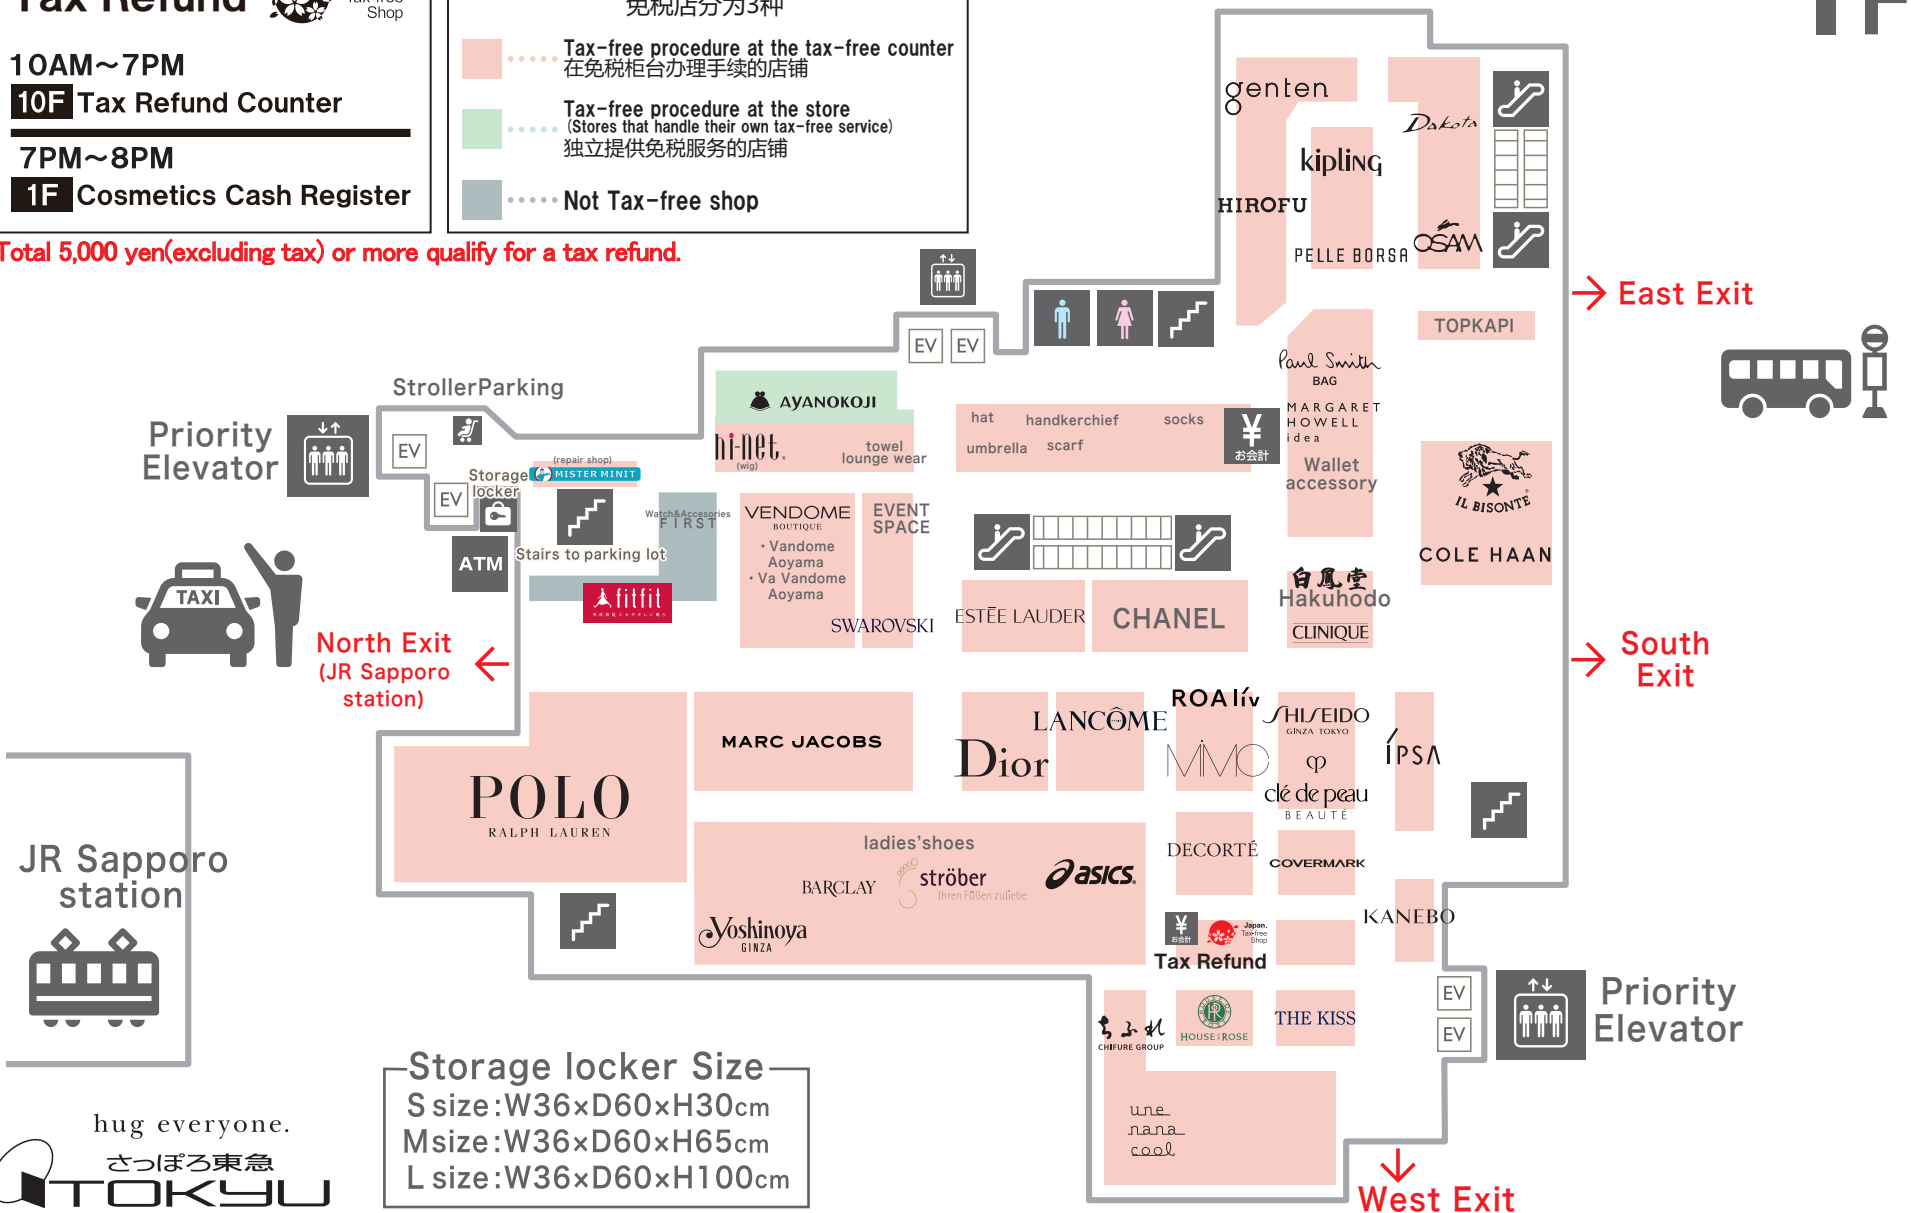

Tax Refund

10AM~7PM

10F Tax Refund Counter

7PM~8PM

1F Cosmetics Cash Register

~ There are two types of tax free stores ~

~ 免税店分为3种 ~

- Tax-free procedure at the tax-free counter
在免税柜台办理手续的店铺
- Tax-free procedure at the store
(Stores that handle their own tax-free service)
独立提供免税服务的店铺
- Not Tax-free shop

Total 5,000 yen(excluding tax) or more qualify for a tax refund.

Storage locker Size
 S size: W36xD60xH30cm
 M size: W36xD60xH65cm
 L size: W36xD60xH100cm