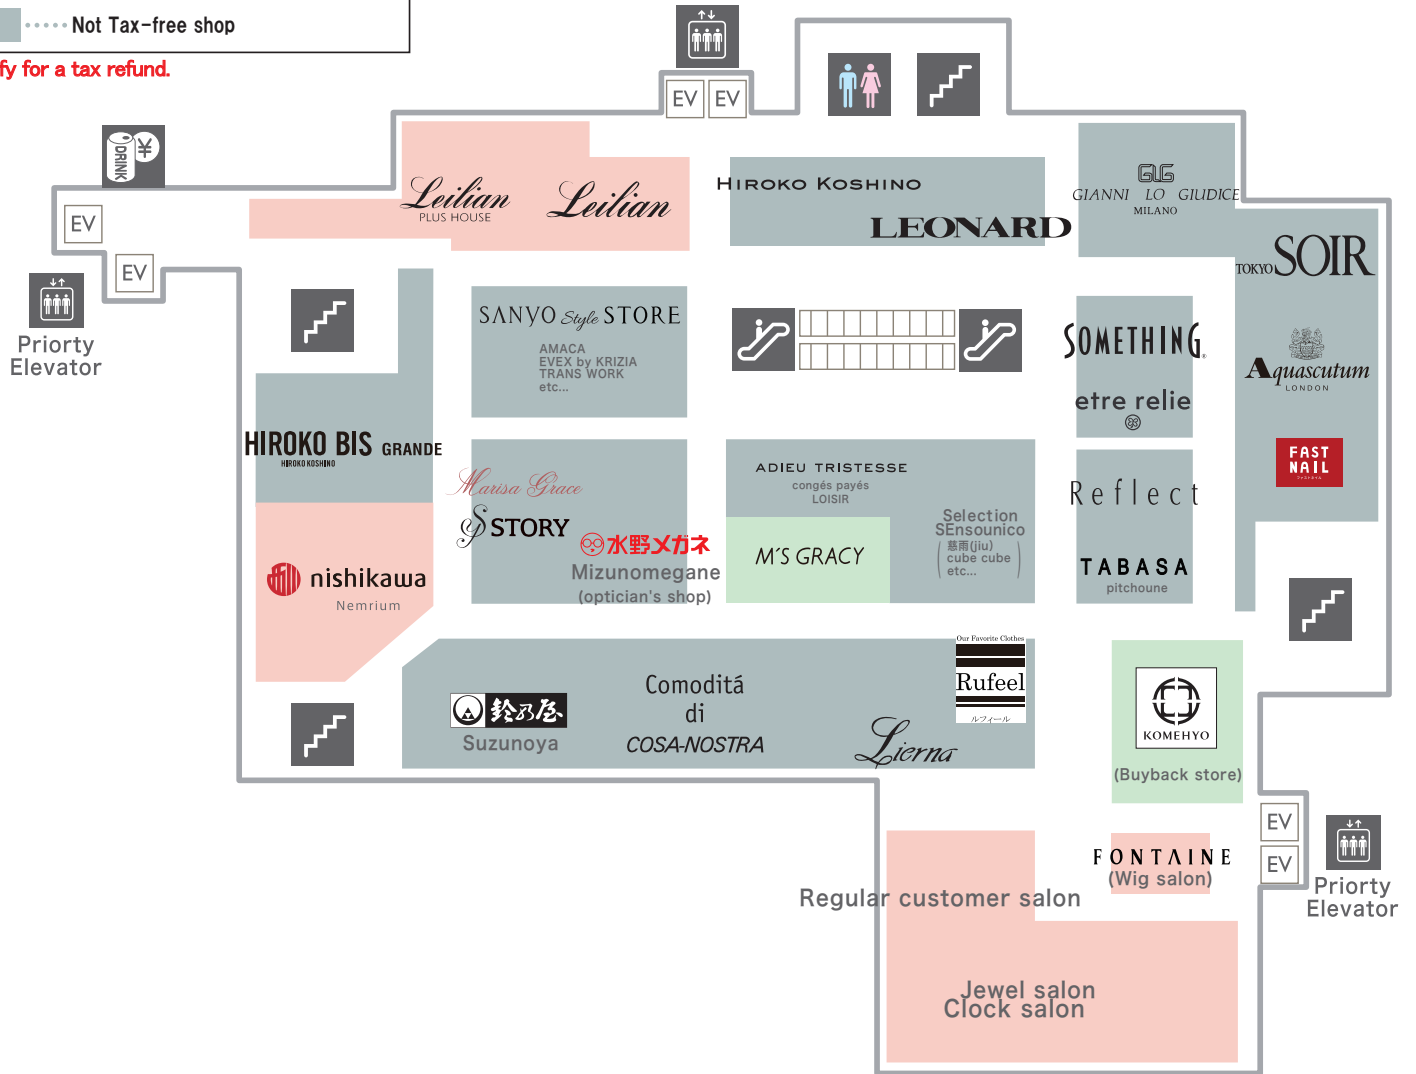

Tax Refund

10AM~7PM

10F Tax Refund Counter

7PM~8PM

1F Cosmetics Cash Register

~ There are two types of tax free stores ~

~ 免税店分为3种 ~

- Tax-free procedure at the tax-free counter
在免税柜台办理手续的店铺
- Tax-free procedure at the store
(Stores that handle their own tax-free service)
独立提供免税服务的店铺
- Not Tax-free shop

Total 5,000 yen(excluding tax) or more qualify for a tax refund.

hug everyone.

さっぽろ東急