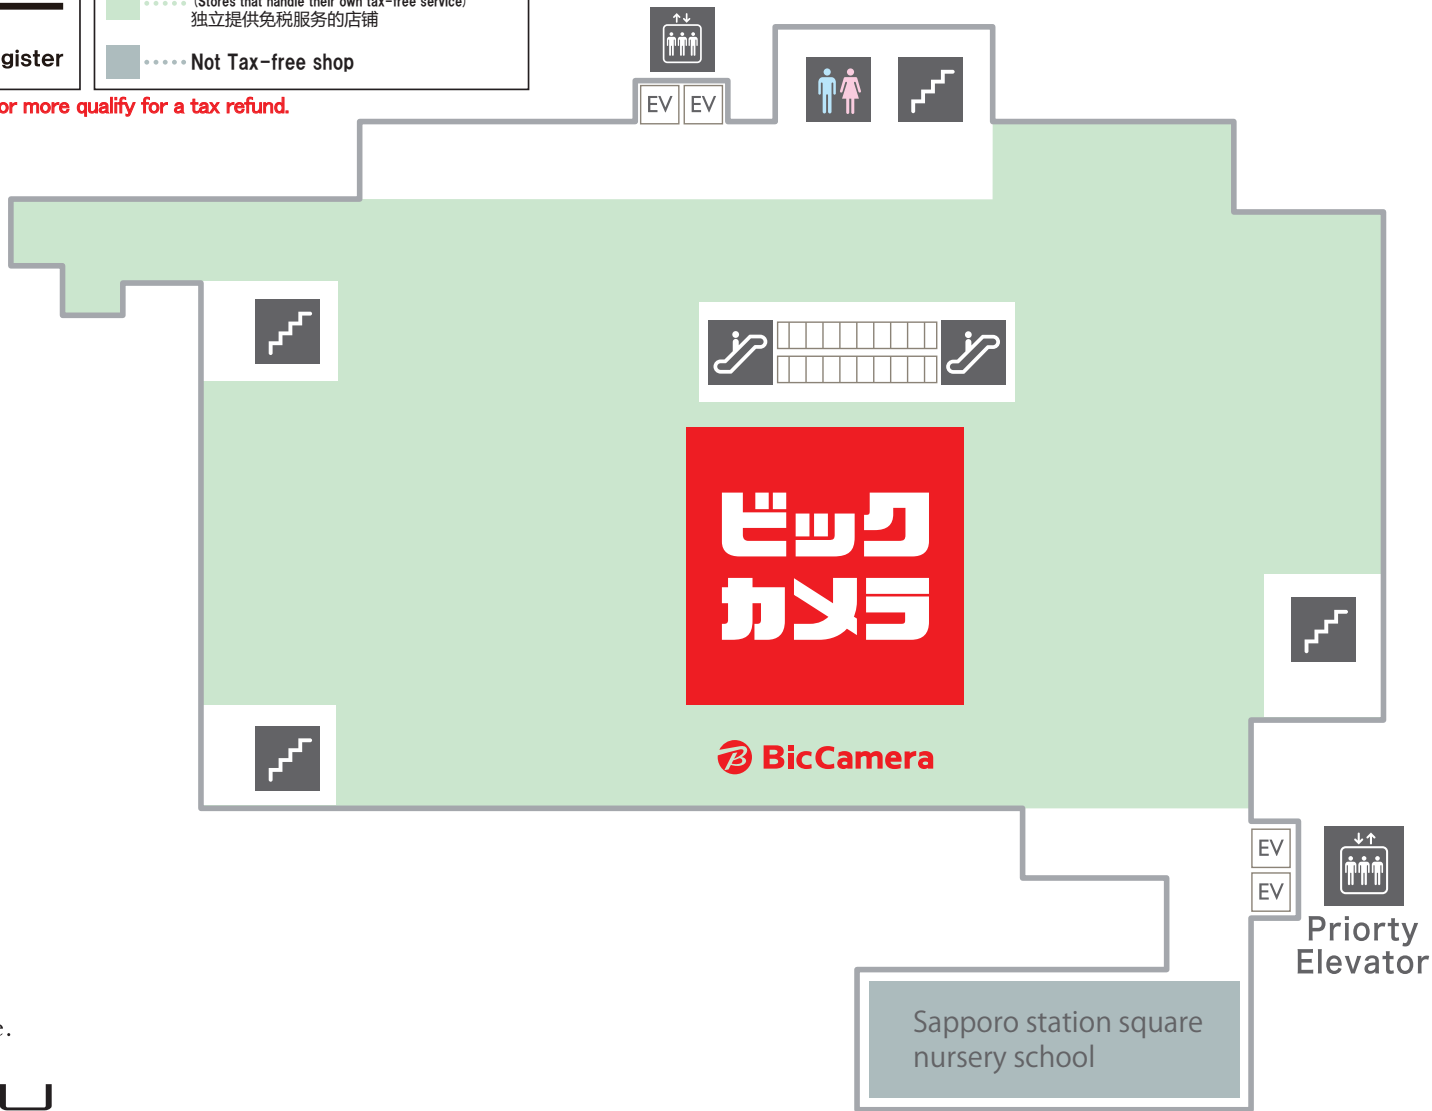

## Tax Refund

10AM~7PM

**10F** Tax Refund Counter

7PM~8PM

**1F** Cosmetics Cash Register

~ There are two types of tax free stores ~

~ 免税店分为3种 ~

- Tax-free procedure at the tax-free counter  
在免税柜台办理手续的店铺
- Tax-free procedure at the store  
(Stores that handle their own tax-free service)  
独立提供免税服务的店铺
- Not Tax-free shop

Total 5,000 yen(excluding tax) or more qualify for a tax refund.

hug everyone.

さっぽろ東急