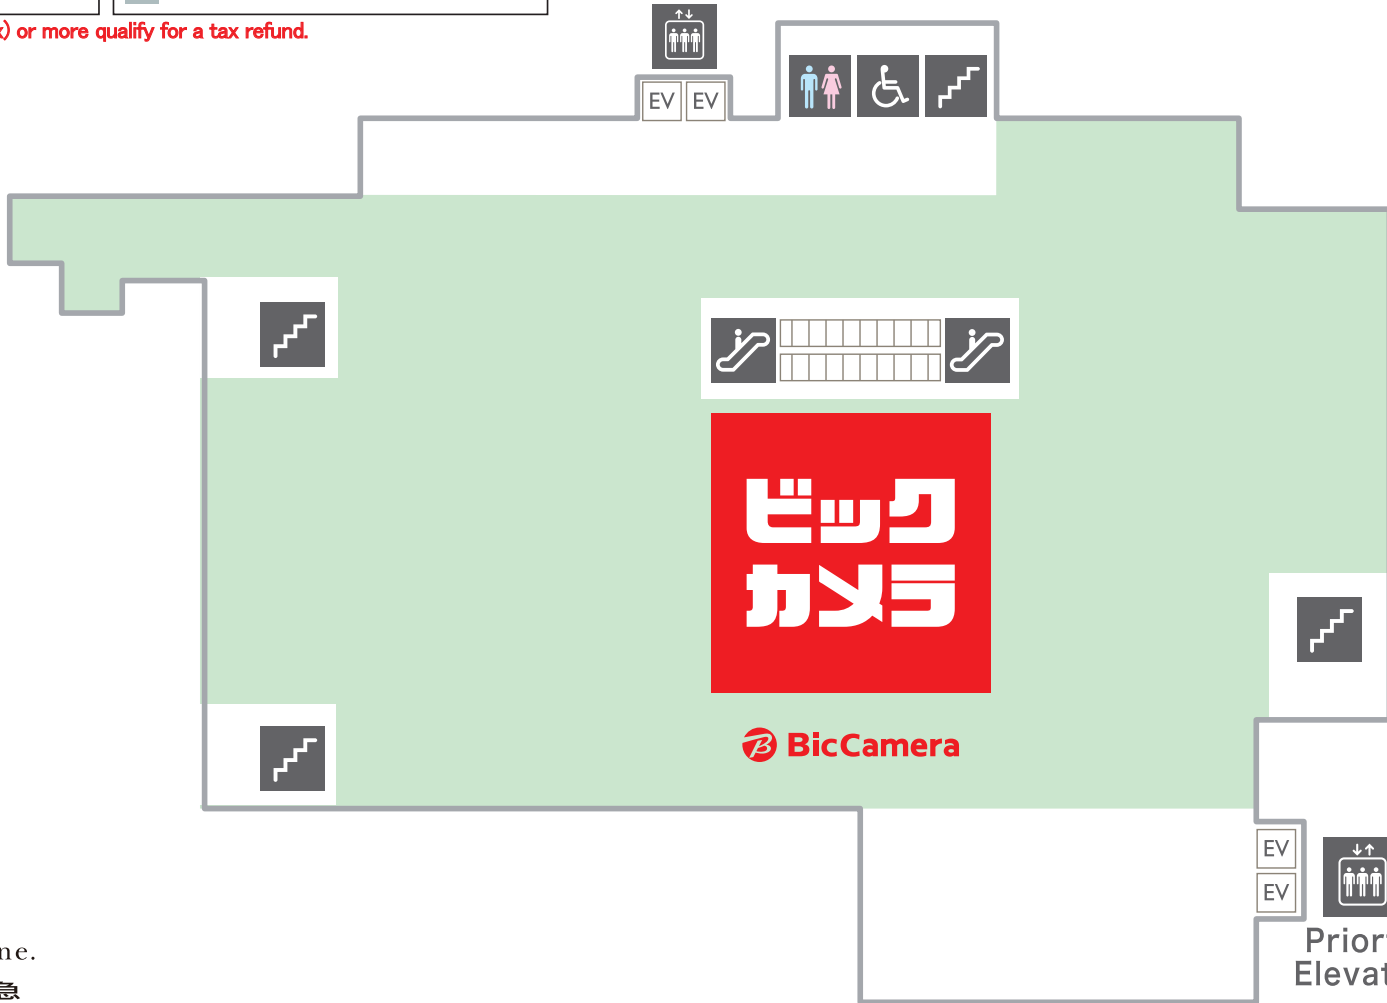

Tax Refund

10AM~7PM

10F Tax Refund Counter

7PM~8PM

1F Cosmetics Cash Register

~ There are two types of tax free stores ~

~ 免税店分为3种 ~

- Tax-free procedure at the tax-free counter
在免税柜台办理手续的店铺
- Tax-free procedure at the store
(Stores that handle their own tax-free service)
独立提供免税服务的店铺
- Not Tax-free shop

Total 5,000 yen(excluding tax) or more qualify for a tax refund.

hug everyone.

さっぽろ東急